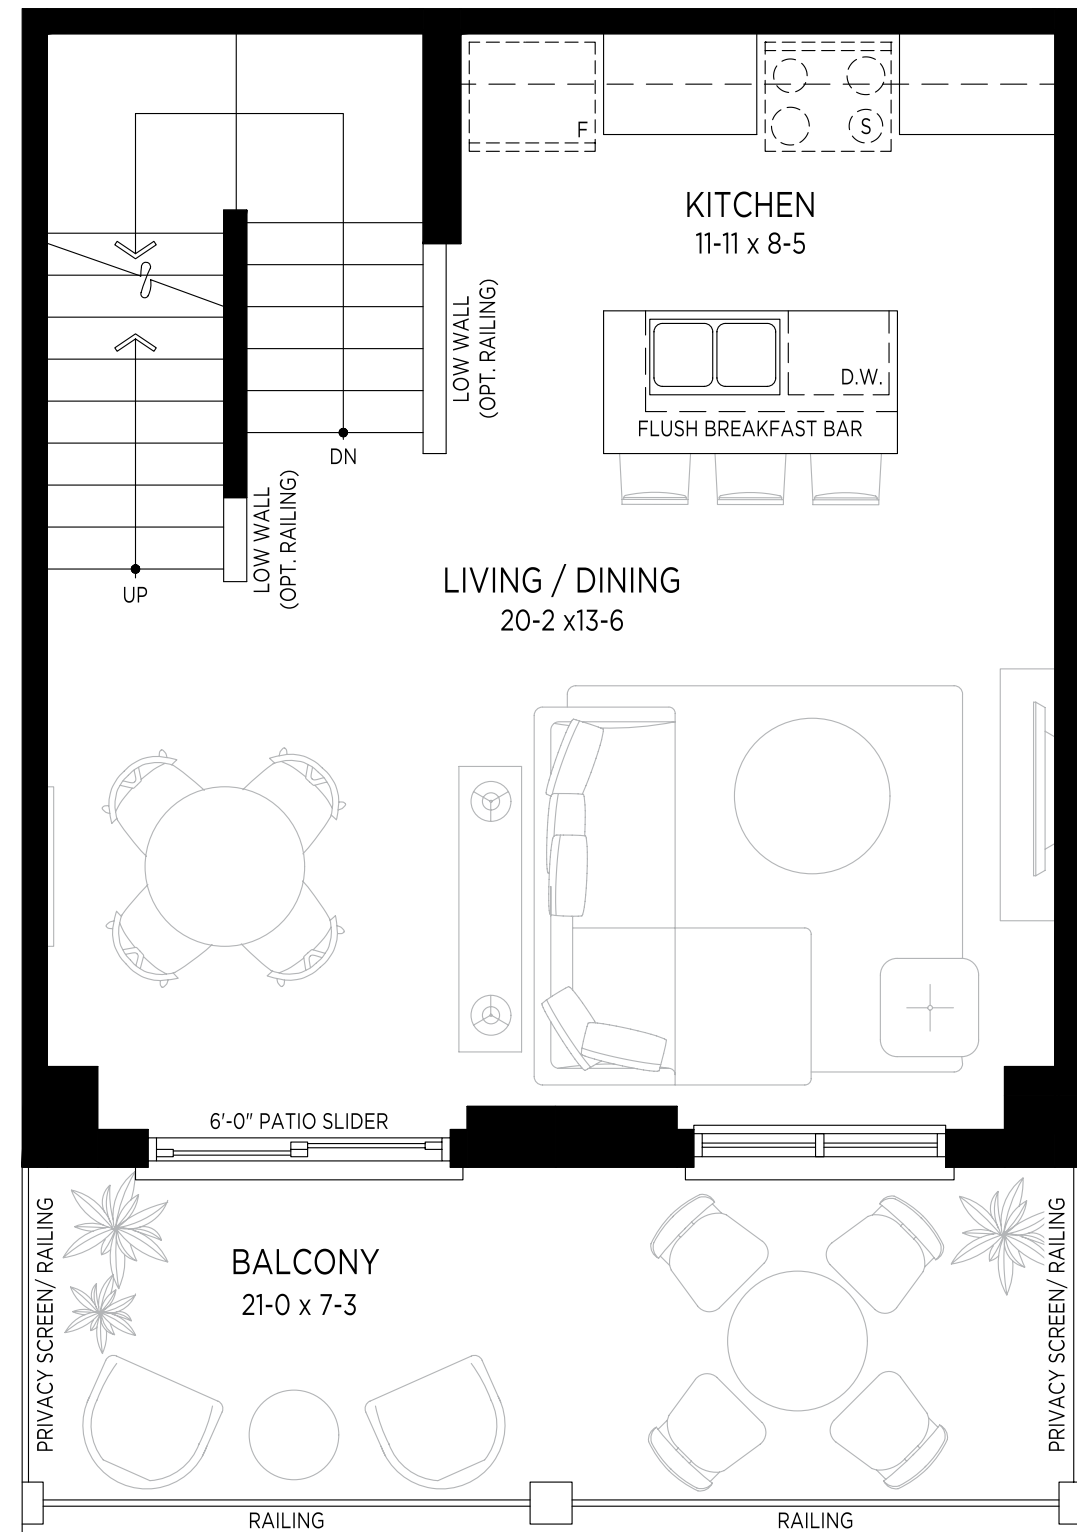

Enjoy the convenience of your own driveway and garage, a welcoming porch, handy powder room and utility space.

GROUND FLOOR

Experience open concept living indoors and chic outdoor living on the wide private balcony above the covered porch.

**BACK-TO-BACK TOWNS
ENJOY SMART & ATTAINABLE
HOME OWNERSHIP!**

COMMUNITY
CRAFTED TOWNS

3 STOREY BACK-TO-BACK TOWNHOME COLLECTION

21'
CRAFTSMAN
1205 SQ.FT. INTERIOR (A)

MASON CORNER (A)

CRAFTSMAN INTERIOR (A)

MILLWRIGHT INTERIOR (A) (REV)

MILLWRIGHT INTERIOR (B)

CRAFTSMAN INTERIOR (A) (REV)

MILLWRIGHT FLANKAGE (C) (REV)

GROUND FLOOR

MAIN FLOOR

SECOND FLOOR

ALT. SECOND FLOOR