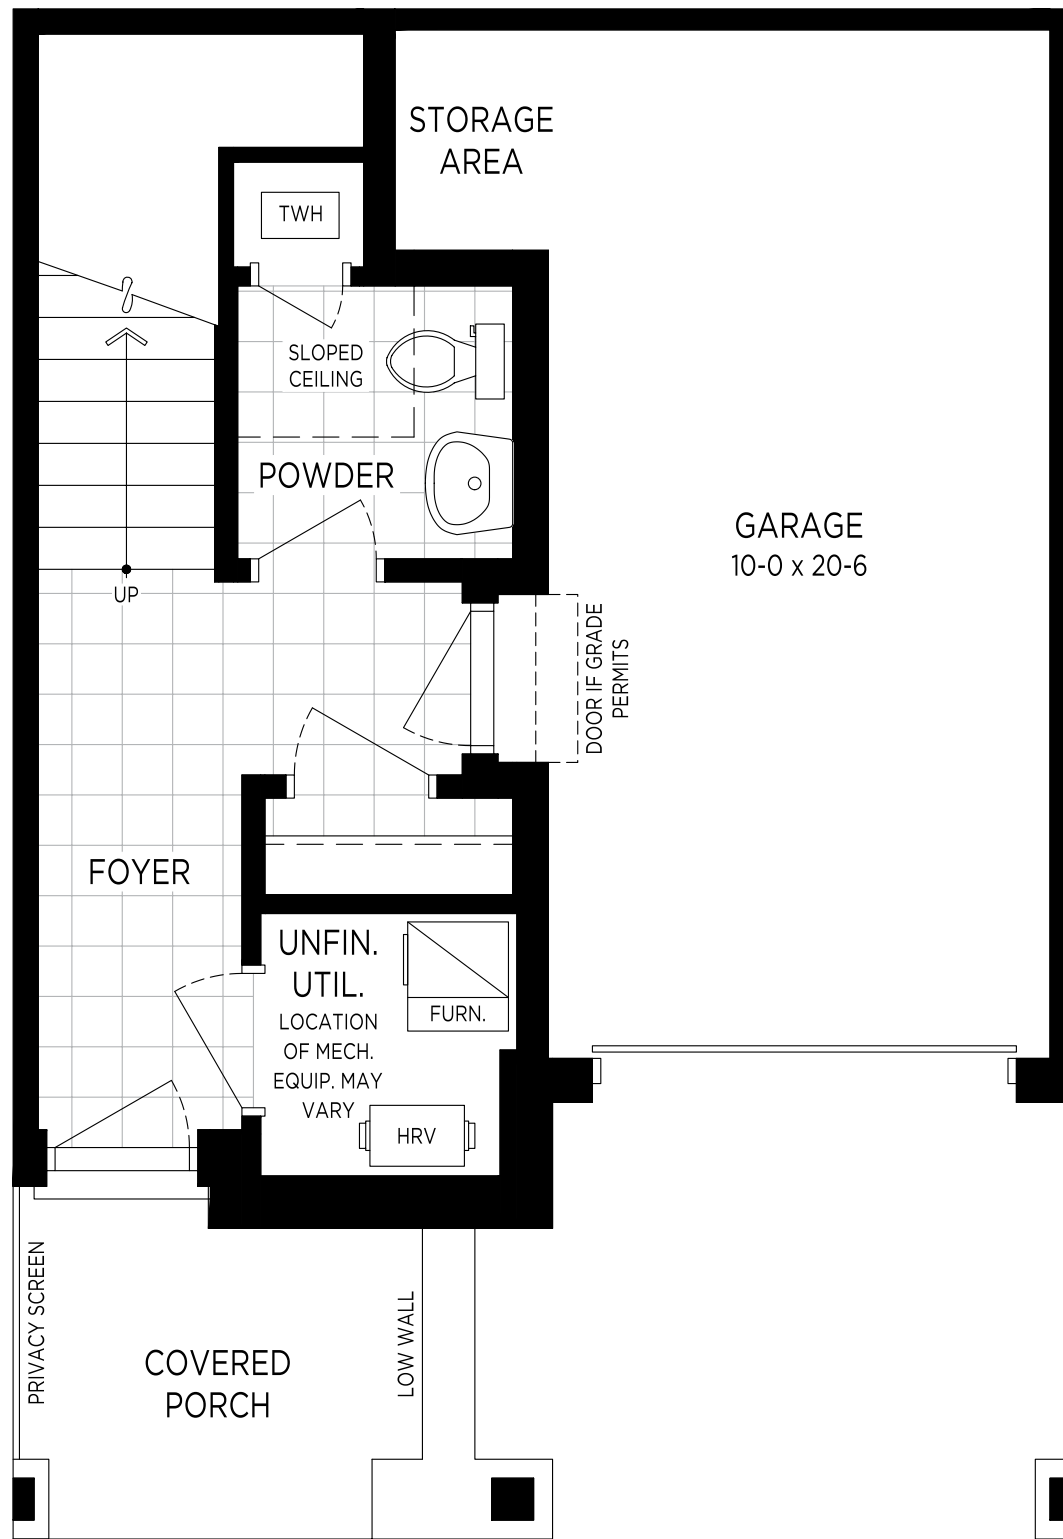

Enjoy the convenience of your own driveway and garage, a welcoming porch, handy powder room and utility space.

GROUND FLOOR

Experience open concept living indoors and chic outdoor living on the wide private balcony above the covered porch.

MAIN FLOOR

Choose from luxury One Bedroom Master Retreat or smart Two Bedroom Option to suit your needs.

SECOND FLOOR

A great condo alternative, Back-to-Back Towns have a house style layout with the convenience of low maintenance and a carefree lifestyle you'll love.

**BACK-TO-BACK TOWNS
ENJOY SMART & ATTAINABLE
HOME OWNERSHIP!**

COMMUNITY
CRAFTED TOWNS

3 STOREY BACK-TO-BACK TOWNHOME COLLECTION

21'
CRAFTSMAN
1205 SQ.FT. INTERIOR (A)

MASON CORNER (A)

CRAFTSMAN INTERIOR (A)

MILLWRIGHT INTERIOR (A) (REV)

MILLWRIGHT INTERIOR (B)

CRAFTSMAN INTERIOR (A) (REV)

MILLWRIGHT FLANKAGE (C) (REV)

GROUND FLOOR

MAIN FLOOR

SECOND FLOOR

ALT. SECOND FLOOR