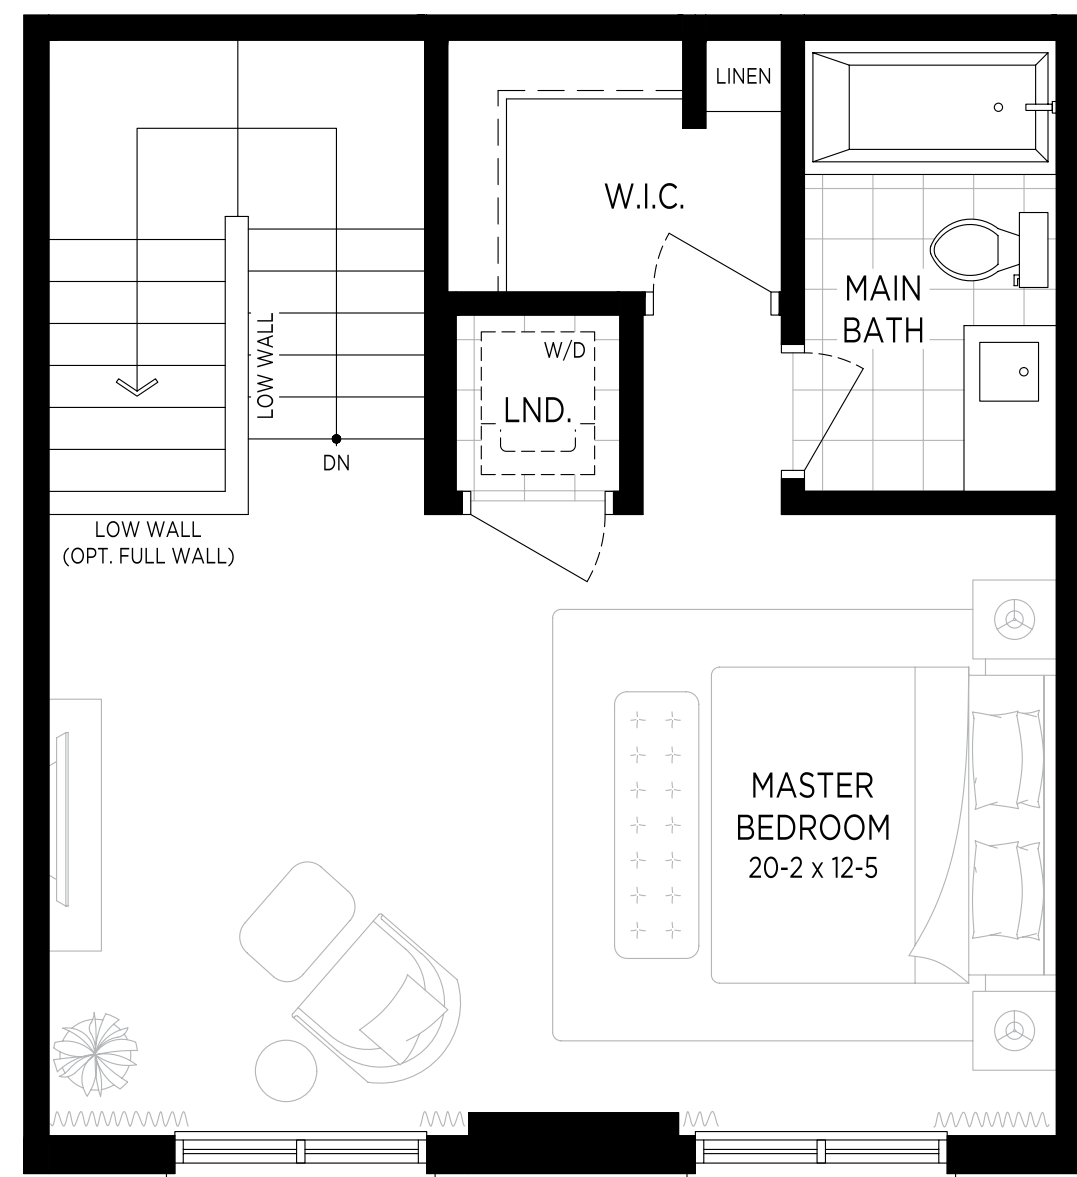

**BACK-TO-BACK TOWNS
ENJOY SMART & ATTAINABLE
HOME OWNERSHIP!**

COMMUNITY
CRAFTED TOWNS

3 STOREY BACK-TO-BACK TOWNHOME COLLECTION

21'
CRAFTSMAN
1205 SQ.FT. INTERIOR (A)

MASON CORNER (A)

CRAFTSMAN INTERIOR (A)

MILLWRIGHT INTERIOR (A) (REV)

MILLWRIGHT INTERIOR (B)

CRAFTSMAN INTERIOR (A) (REV)

MILLWRIGHT FLANKAGE (C) (REV)

GROUND FLOOR

MAIN FLOOR

SECOND FLOOR

ALT. SECOND FLOOR