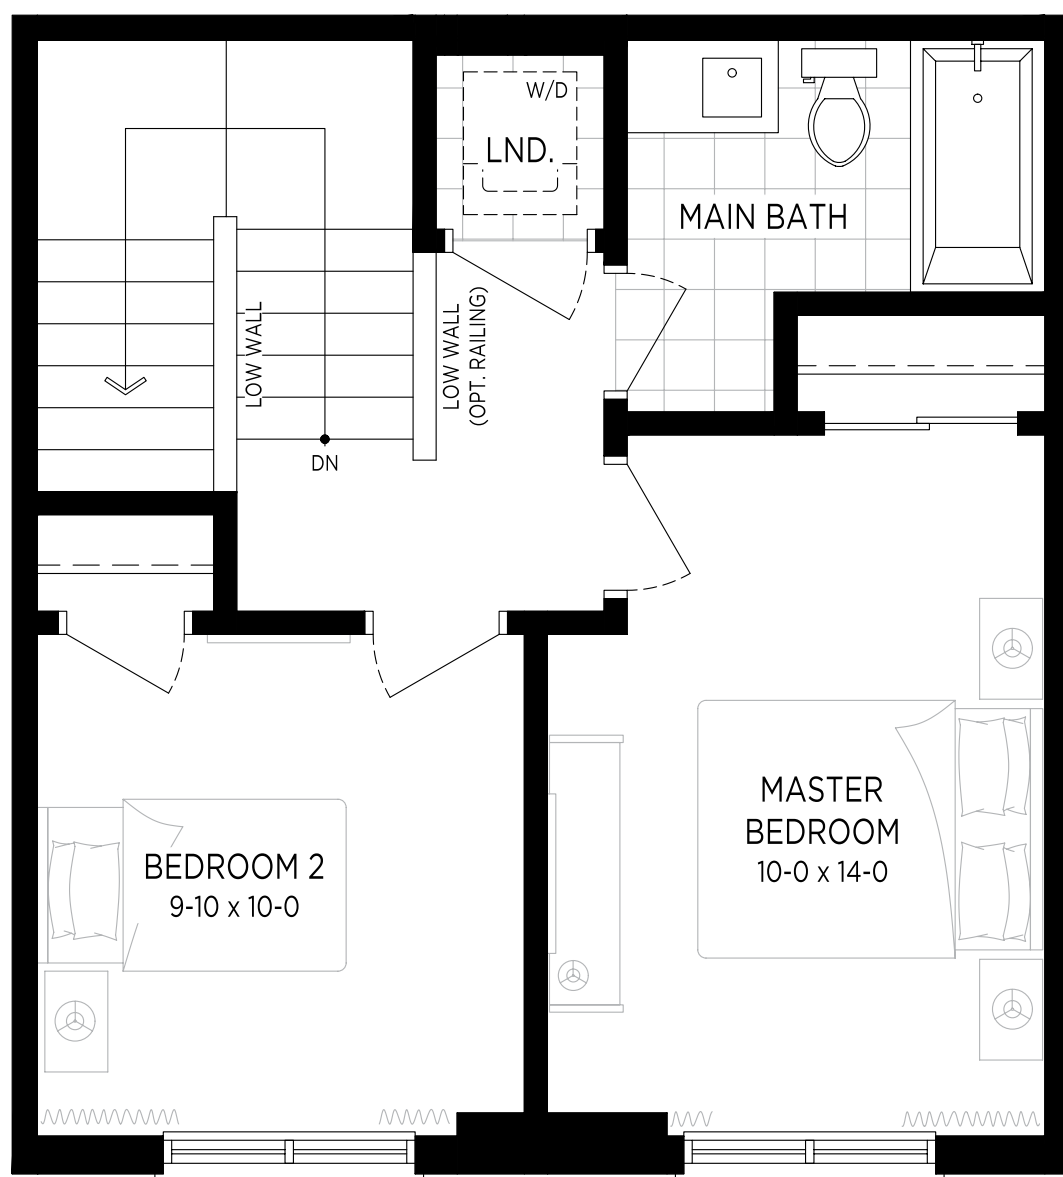

Enjoy the convenience of your own driveway and garage, a welcoming porch, handy powder room and utility space.

GROUND FLOOR

Experience open concept living indoors and chic outdoor living on the wide private balcony above the covered porch.

**BACK-TO-BACK TOWNS
ENJOY SMART & ATTAINABLE
HOME OWNERSHIP!**

COMMUNITY
CRAFTED TOWNS

3 STOREY BACK-TO-BACK TOWNHOME COLLECTION

21'
CRAFTSMAN
1205 SQ.FT. INTERIOR (A)

MASON CORNER (A)

CRAFTSMAN INTERIOR (A)

MILLWRIGHT INTERIOR (A) (REV)

MILLWRIGHT INTERIOR (B)

CRAFTSMAN INTERIOR (A) (REV)

MILLWRIGHT FLANKAGE (C) (REV)

GROUND FLOOR

MAIN FLOOR

SECOND FLOOR

ALT. SECOND FLOOR